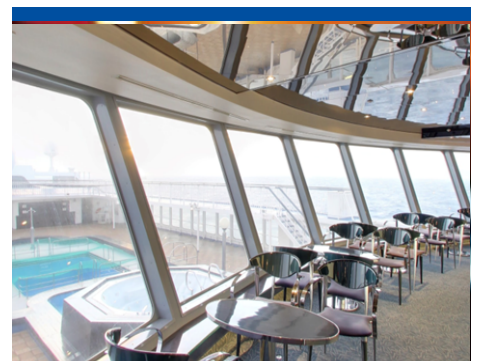

Royal Suite

Deluxe Room

Gymnasium

Pool & Jacuzzi

A Variety of Entertainment

Step into the Eastern Venus' s grand performance hall, concert venue, and cabaret for an unforgettable entertainment experience.

Every moment on board is filled with joy, offering a truly unique and immerse cruise experience.

Auditorium

Grand Cabaret

Magellan Lounge

West Hollywood

VIP Lounge

Sausalito Main Restaurant

Grizzly Grilled House

Amadeus Lounge