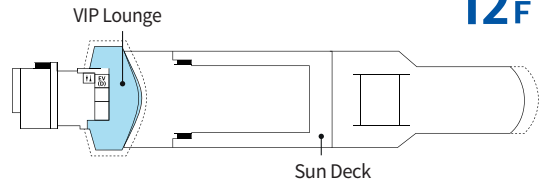

DECK PLAN

11F

12F

10F

9F

8F

7F

6F

5F

4F

- Royal Suite
- Suite
- Deluxe
- State
- Standard
- Facilities