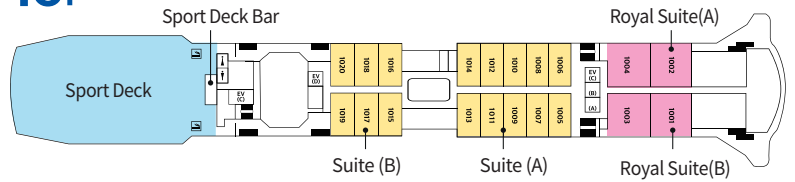

Come aboard Eastern Venus, where every moment is a feast to remember.

DECK PLAN

11F

12F

10F

9F

8F

7F

6F

5F

4F

- Royal Suite
- Suite
- Deluxe
- State
- Standard
- Facilities

8F Royal Bldg, 19 Saemunan-ro 5 Gil, Jongro-gu, Seoul, Korea

1544-3882

02-738-9106

easterncruise.co.kr