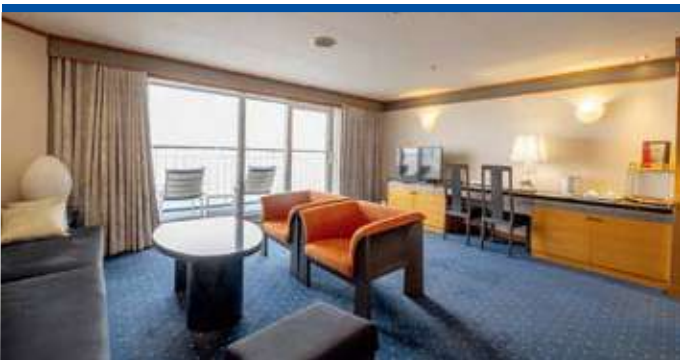

Capacity (Pax)
720

Crew
180

Cabins
270

Tonnage
26,594^{GT}

Serene Voyage

Eastern Cruises offers the pinnacle of comfort and luxury, providing guests with an unparalleled opportunity to relax and unwind.

Most rooms feature breathtaking ocean views, letting you escape the everyday and truly rejuvenate. Embark on a serene journey and rediscover peace aboard Eastern Cruises.

Royal Suite

Deluxe Room

Gymnasium

Pool & Jacuzzi

A Variety of Entertainment

Step into the Eastern Venus' s grand performance hall, concert venue, and cabaret for an unforgettable entertainment experience.

Every moment on board is filled with joy, offering a truly unique and immerse cruise experience.