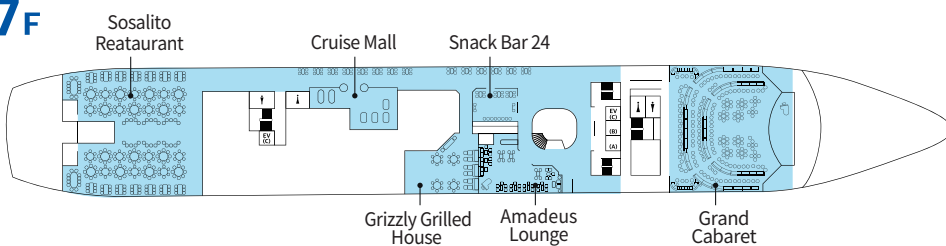

Come aboard Eastern Venus, where every moment is a feast to remember.

DECK PLAN

11F

12F

10F

9F

8F

7F

6F

5F

4F

- Royal Suite
- Suite
- Deluxe
- State
- Standard
- Facilities

8F Royal Bldg, 19 Saemunan-ro 5 Gil, Jongro-gu, Seoul, Korea

1544-3882

02-738-9106

easterncruise.co.kr