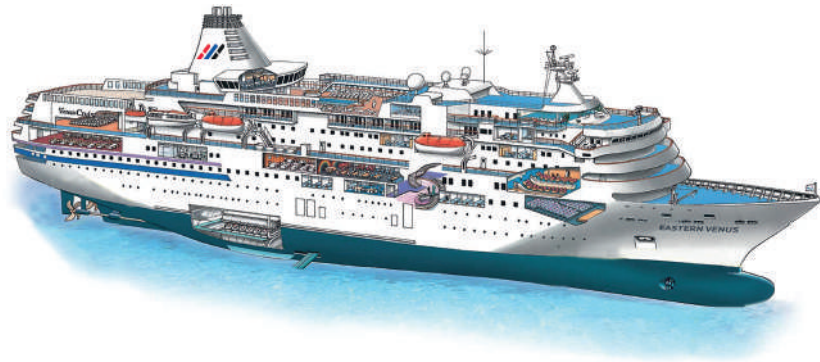

8F Royal Bldg, 19 Saemunan-ro 5 Gil, Jongro-gu, Seoul, Korea

1544-3882

02-738-9106

easterncruise.co.kr